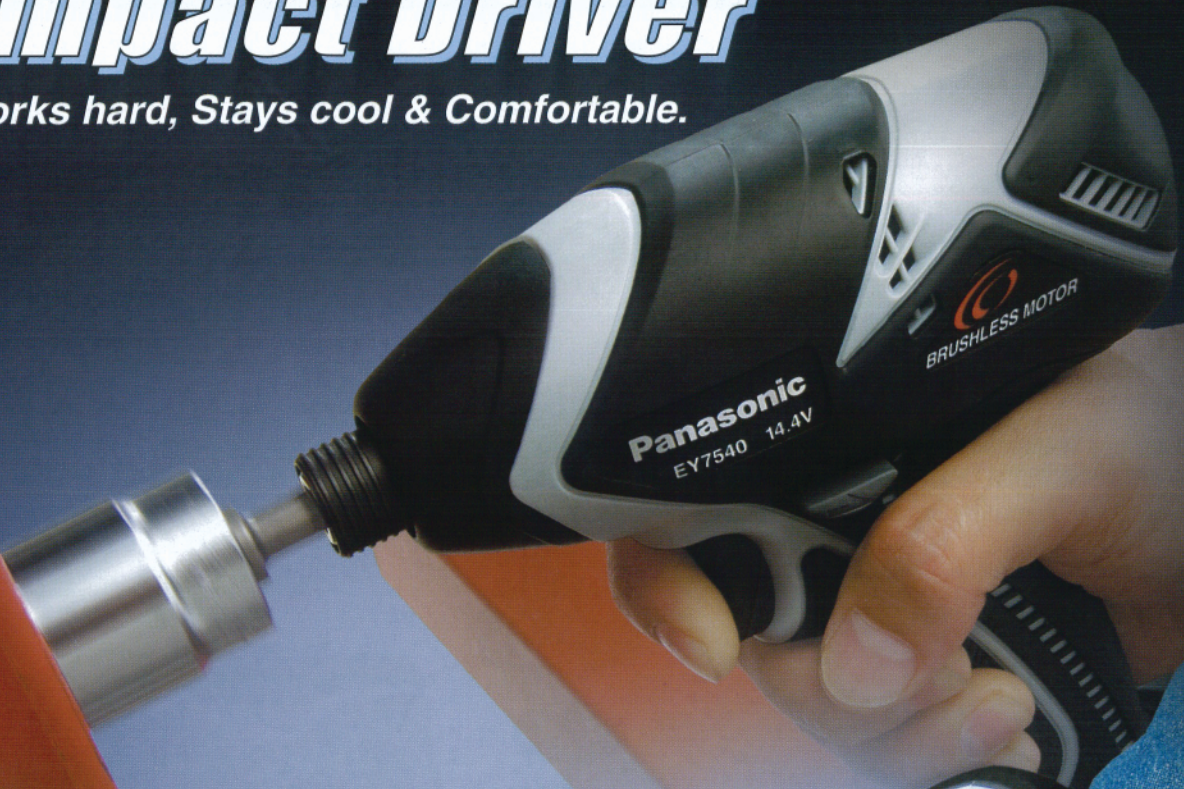

Impact Driver

Works hard, Stays cool & Comfortable.

Impact Wrench

Compatible with standard M16 bolts